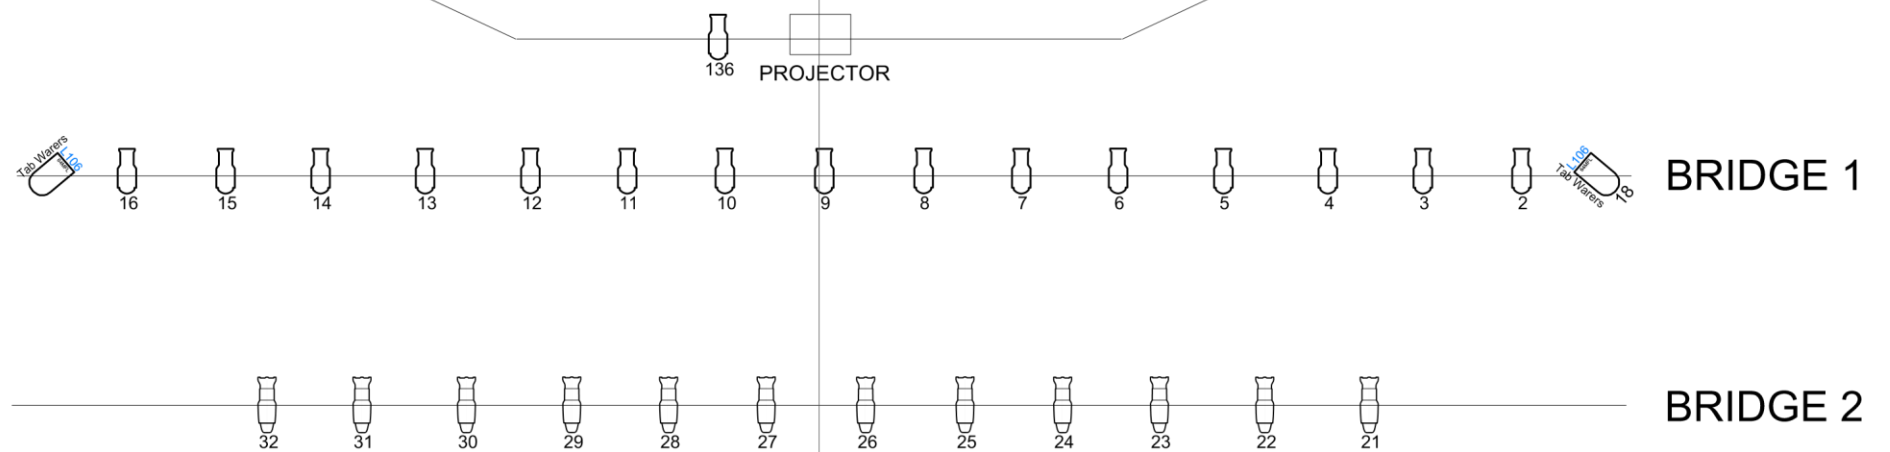

Red Wash:	58, 64, 51, 80, 75, 68, 97, 92, 85
Blue Wash:	57, 63, 52, 79, 74, 69, 96, 91, 86
Amber Wash:	56, 62, 53, 78, 73, 70, 95, 90, 87
Par Can Cross Wash:	59, 50, 81, 67, 98, 84
Breakup Gobo Wash:	49, 60, 82, 66, 99, 83
FOH Warm Wash:	21, 23, 25, 27, 29, 31
FOH Cold Wash:	22, 24, 26, 28, 30, 32
CYC Wash:	2/1, 2/6, 2/11, 2/16, 2/21, 2/26, 2/31
	<i>Chauvet Colorado Solo Batterns RGBAW 5 CH</i>

CIRCLE FRONT

GALA THEATRE
MAIN ADITORIUM
 GENERIC HANGING PLOT
 NOT DRAWN TO SCALE
 CONTACT:
TECHNICAL@GALADURHAM.CO.UK

House Lights:
489 THRU 499 + 501 THRU 512
AUDITORIUM WORKING FLOODS
500